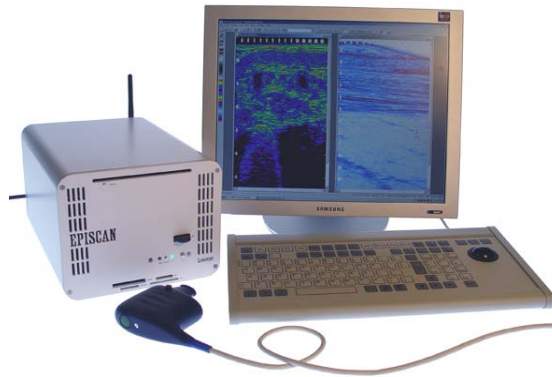

EPISCAN I-200 **System Description & Specification**

The EPISCAN I-200 has been designed to image the skin and underlying two centimetres of soft tissue using high resolution ultrasound. The system has been designed to sit on a cart or on a desk. The specification of the system is as follows:

SYSTEM

- Ultrasound imaging mode A and B or brightness scans
- Digitalization rate up to 200 Mega samples per second at 8 bits (not interleaved)
- Scan depths 3.8, 5.4, 7.6, 11.2, 15 and 22.4mm (user selectable)
- Image size user selectable up to 2048 x 1024 pixels (2 MB image)
- User adjustable gain and time gain compensation
- 19" or larger display
- 40 GB hard disk
- Read / write CD/DVD drive
- Communications (cable and wireless networking, USB ports and Bluetooth)
- Wipeable keyboard with integrated pointer function
- Optional point of care cart

- Digital photographs can be integrated into patient files and viewed
- Multiple images, ultrasound scans and digital photographs, can be viewed
- DICOM compatible output
- Annotation of ultrasound images and digital photographs
- Image analysis functions
- Multiple images retained following imaging
- Automated image transfer functions
- Help function

PROBES

The EPISCAN has been designed to accept a range of different ultrasound probes, which can be changed while the system is powered up.

Probes

- Centre Frequency 20 - 50MHz
- Transducers of different focal characteristics available
- Bandwidth of most probe designs exceed 100%
- Scan Length 15mm
- Scan Rate 1 frame per second